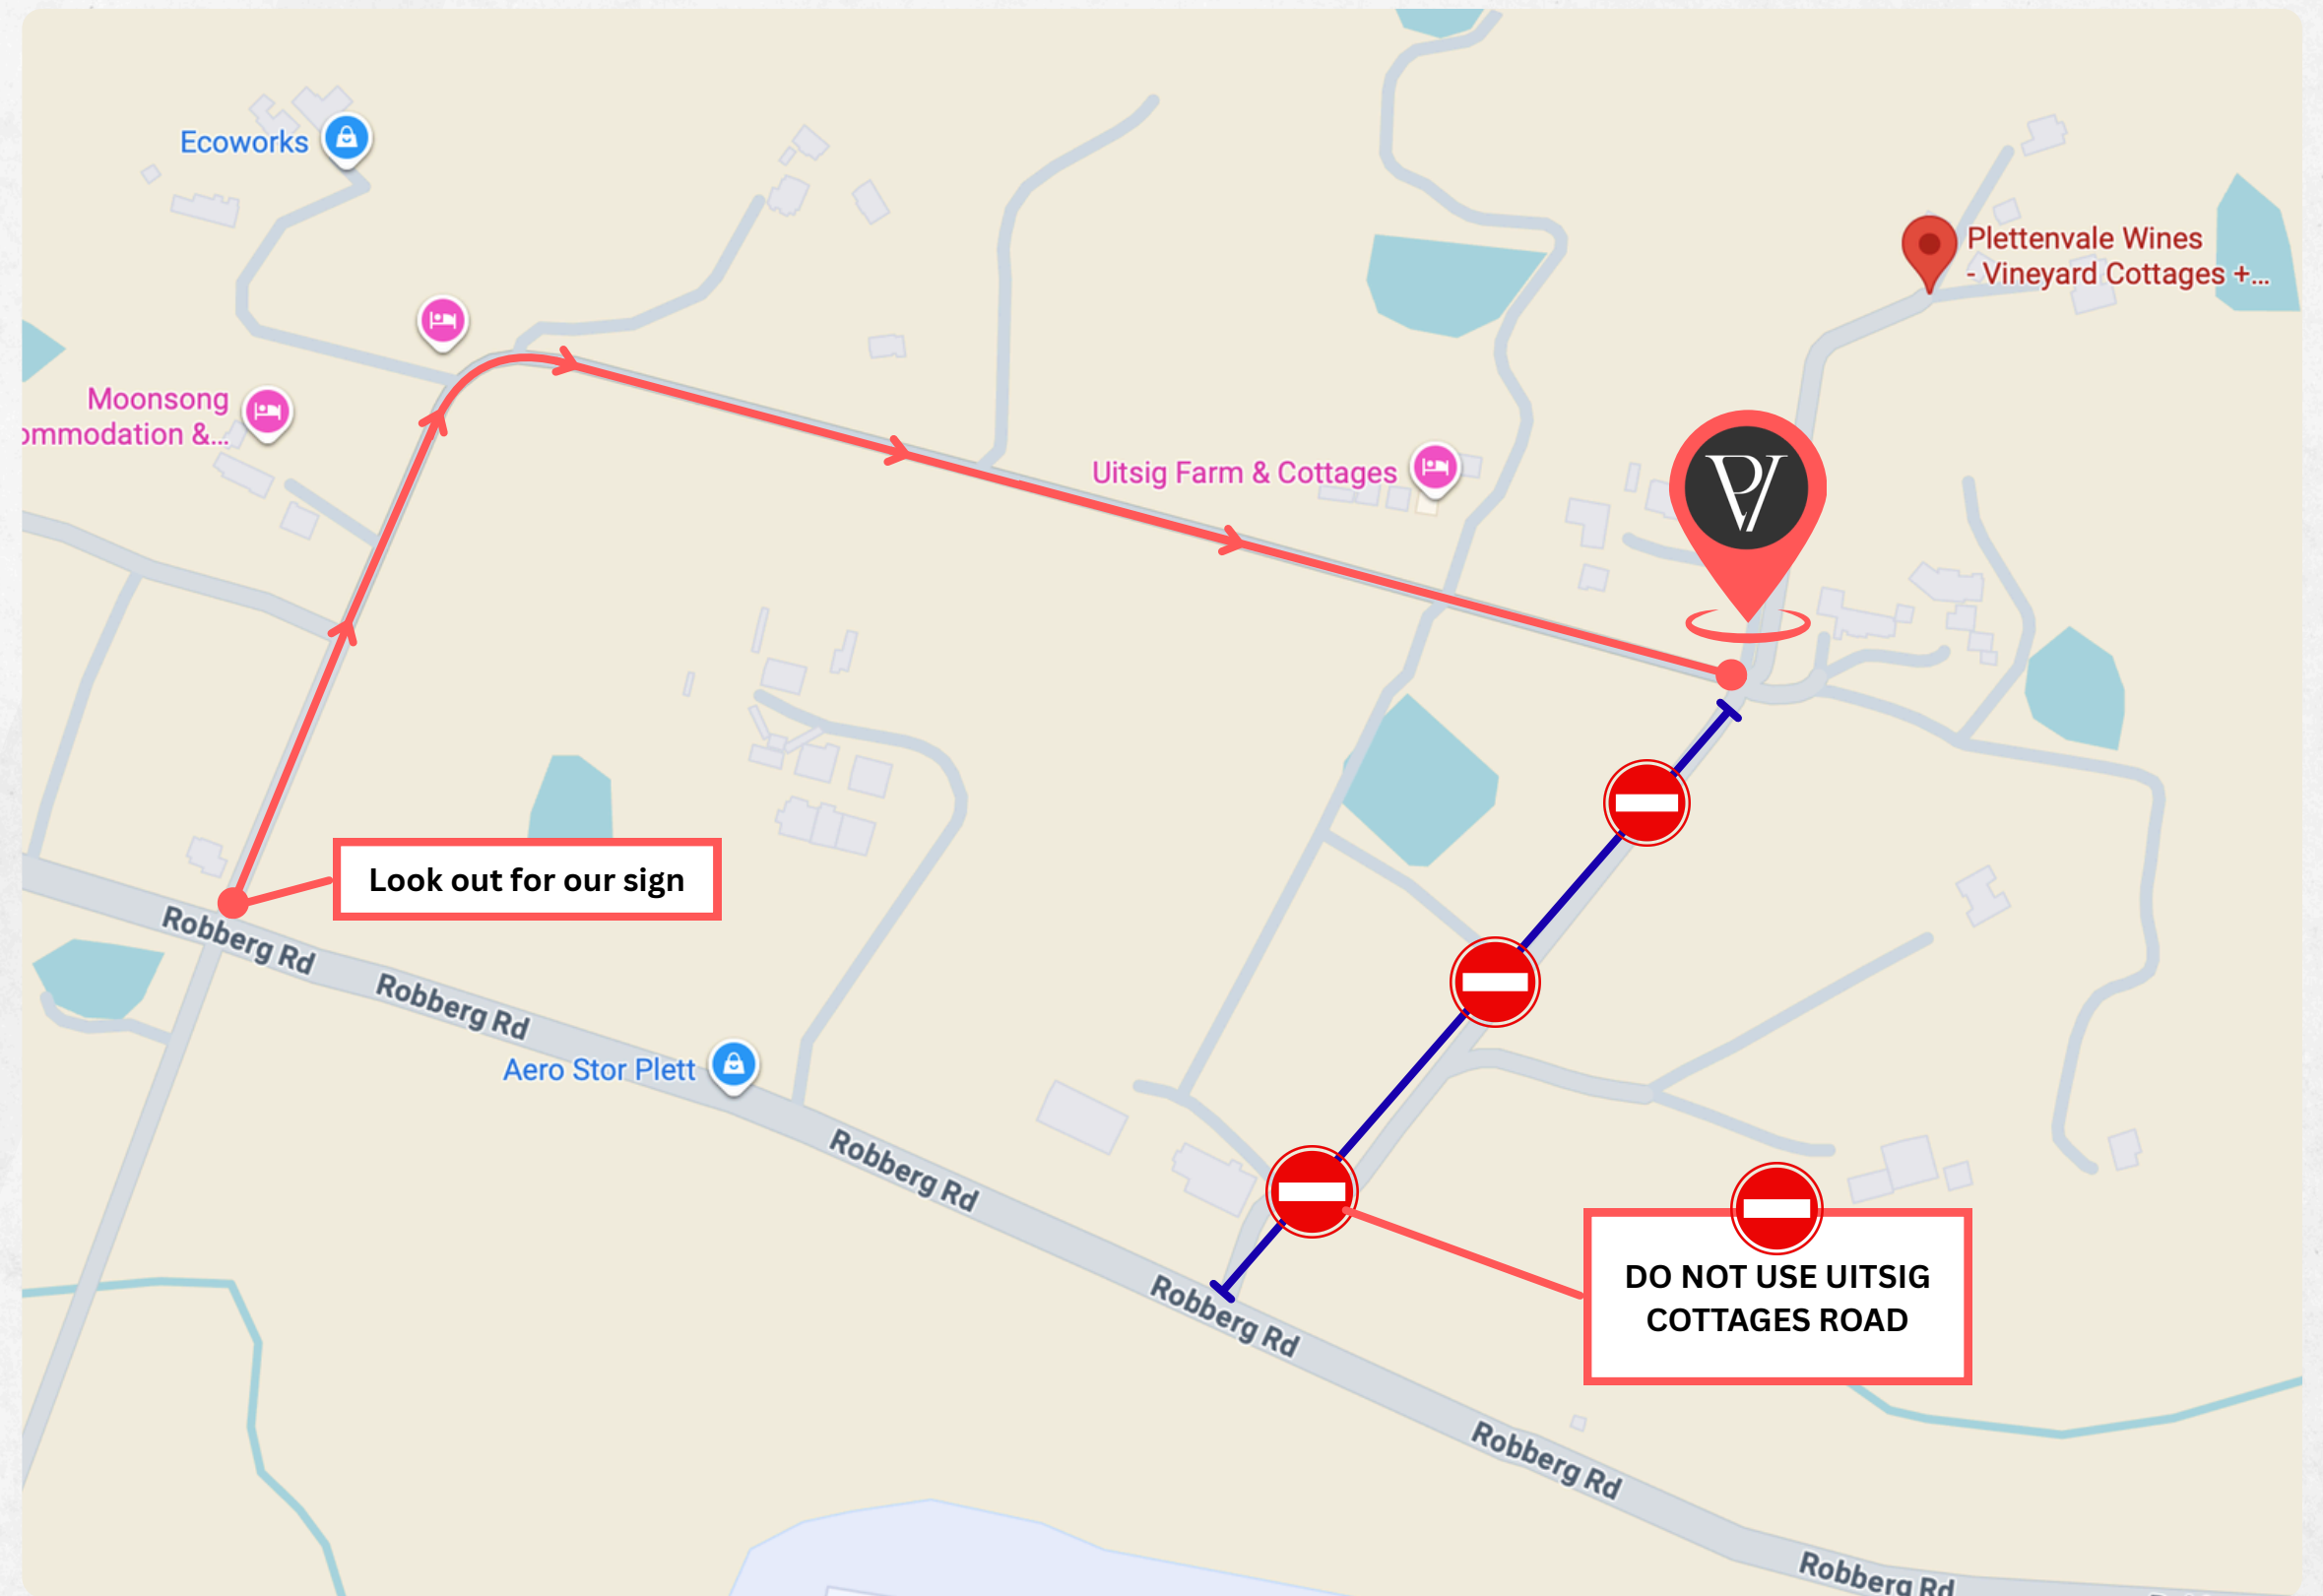

Directions to *Plettenviale*

NOTE: GOOGLE MAPS MAY DIRECT YOU TO A PRIVATE ROAD. PLEASE FOLLOW THE RED ARROWS TO REACH OUR GATE.

DO NOT TAKE THE UITSIG COTTAGES ROAD

PIN LOCATION AT THE START OF THE GRAVEL ROAD: [CLICK HERE](#)

1. Please be on the lookout for our signage.
2. This will guide you along a brief gravel road.
3. Follow the curve to the right
4. Proceed straight until you arrive at our gate.

Should you need assistance, please call:

Dirk | +27 82 413 0784

DO NOT TAKE THE UITSIG COTTAGES ROAD